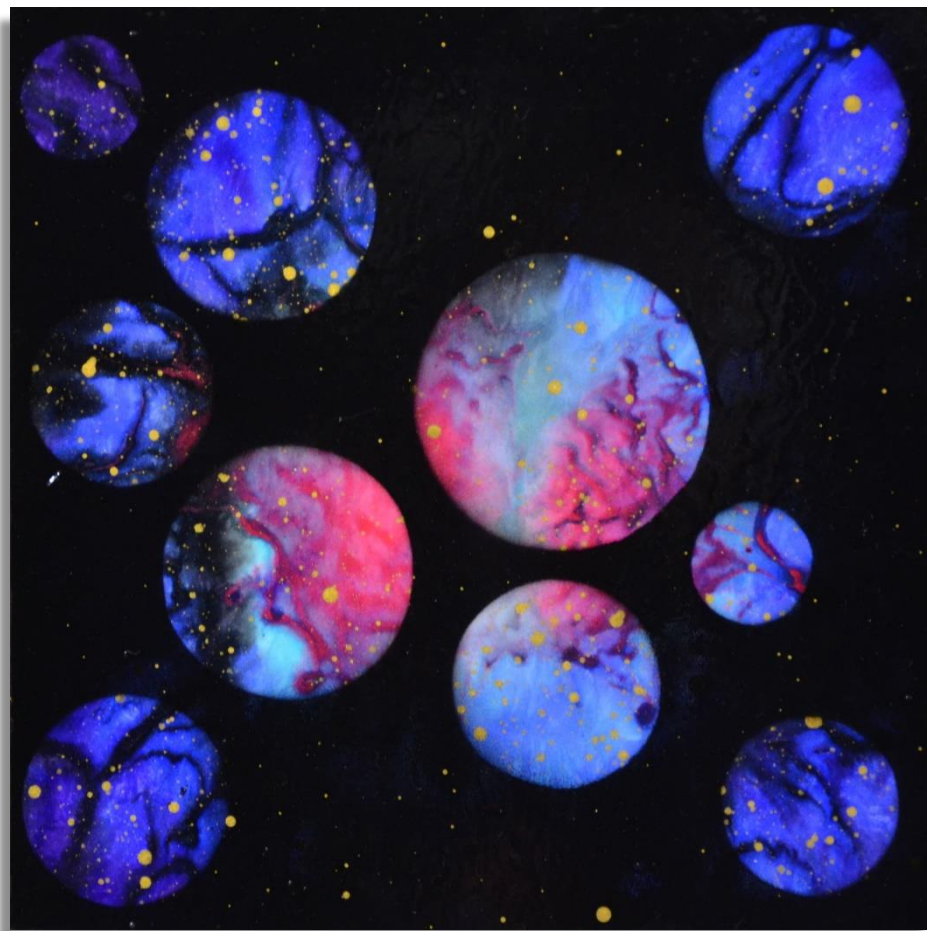

JUNE
2025

E N R I C O M A G N A N I

1S 2M 3T 4W 5T 6F 7S 8S 9M 10T 11W 12T
13F 14S 15S 16M 17T 18W 19T 20F 21S 22S
23M 24T 25W 26T 27F 28S 29S 30M